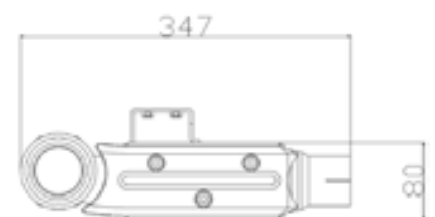

TECHNICAL DATA

Silenciador fabricado en acero inoxidable AISI 304 en acabado satinado mate. Tapa de salida y protector fabricado en fibra de carbono resinado en epoxy de alta temperatura con acabado negro brillante.

Silencer manufactured from AISI304 stainless steel with a satin polished finish. End cap and protector manufactured from high temperature carbon fiber epoxy resin with bright polished finish.

Silencieux fabriqué en acier inoxydable AISI304 et soudures TIG.
La sortie de gaz et le protecteur thermique sont fabriqués en carbone haute température.

Ein aus rostfreiem AISI304 stahl hergestellter schalldämpfer mit einer seidenmatt polierten oberfläche.
Sowohl die endkappe als auch teile des schalldämpfers zeichnen sich durch einen aus edlem carbon gefertigten hitzeschutz aus.