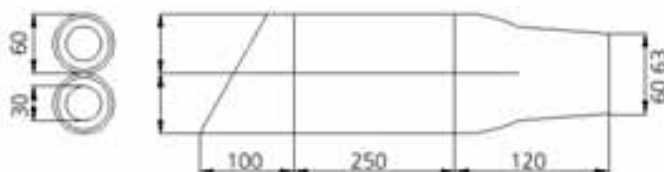

TECHNICAL DATA

Silenciador fabricado en acero inoxidable AISI 304 con acabado lacado negro. Tapa salida fabricada en aluminio CNC anodizado mate.

Silencer manufactured from AISI 304 stainless steel with black lacquer finish. End caps made in aluminum with matt anodizing finish.

Silencieux fabriqué en acier inoxydable AISI 304 avec finition laqué noire. Sorties de gaz en aluminium CNC anodisé gris.

Ein aus rostfreiem AISI304 stahl hergestellter schalldämpfer mit einer schwarzen lackierung. Die aus aluminium gefertigten endkappen zeichnen sich durch eine matte eloxierte oberfläche aus.