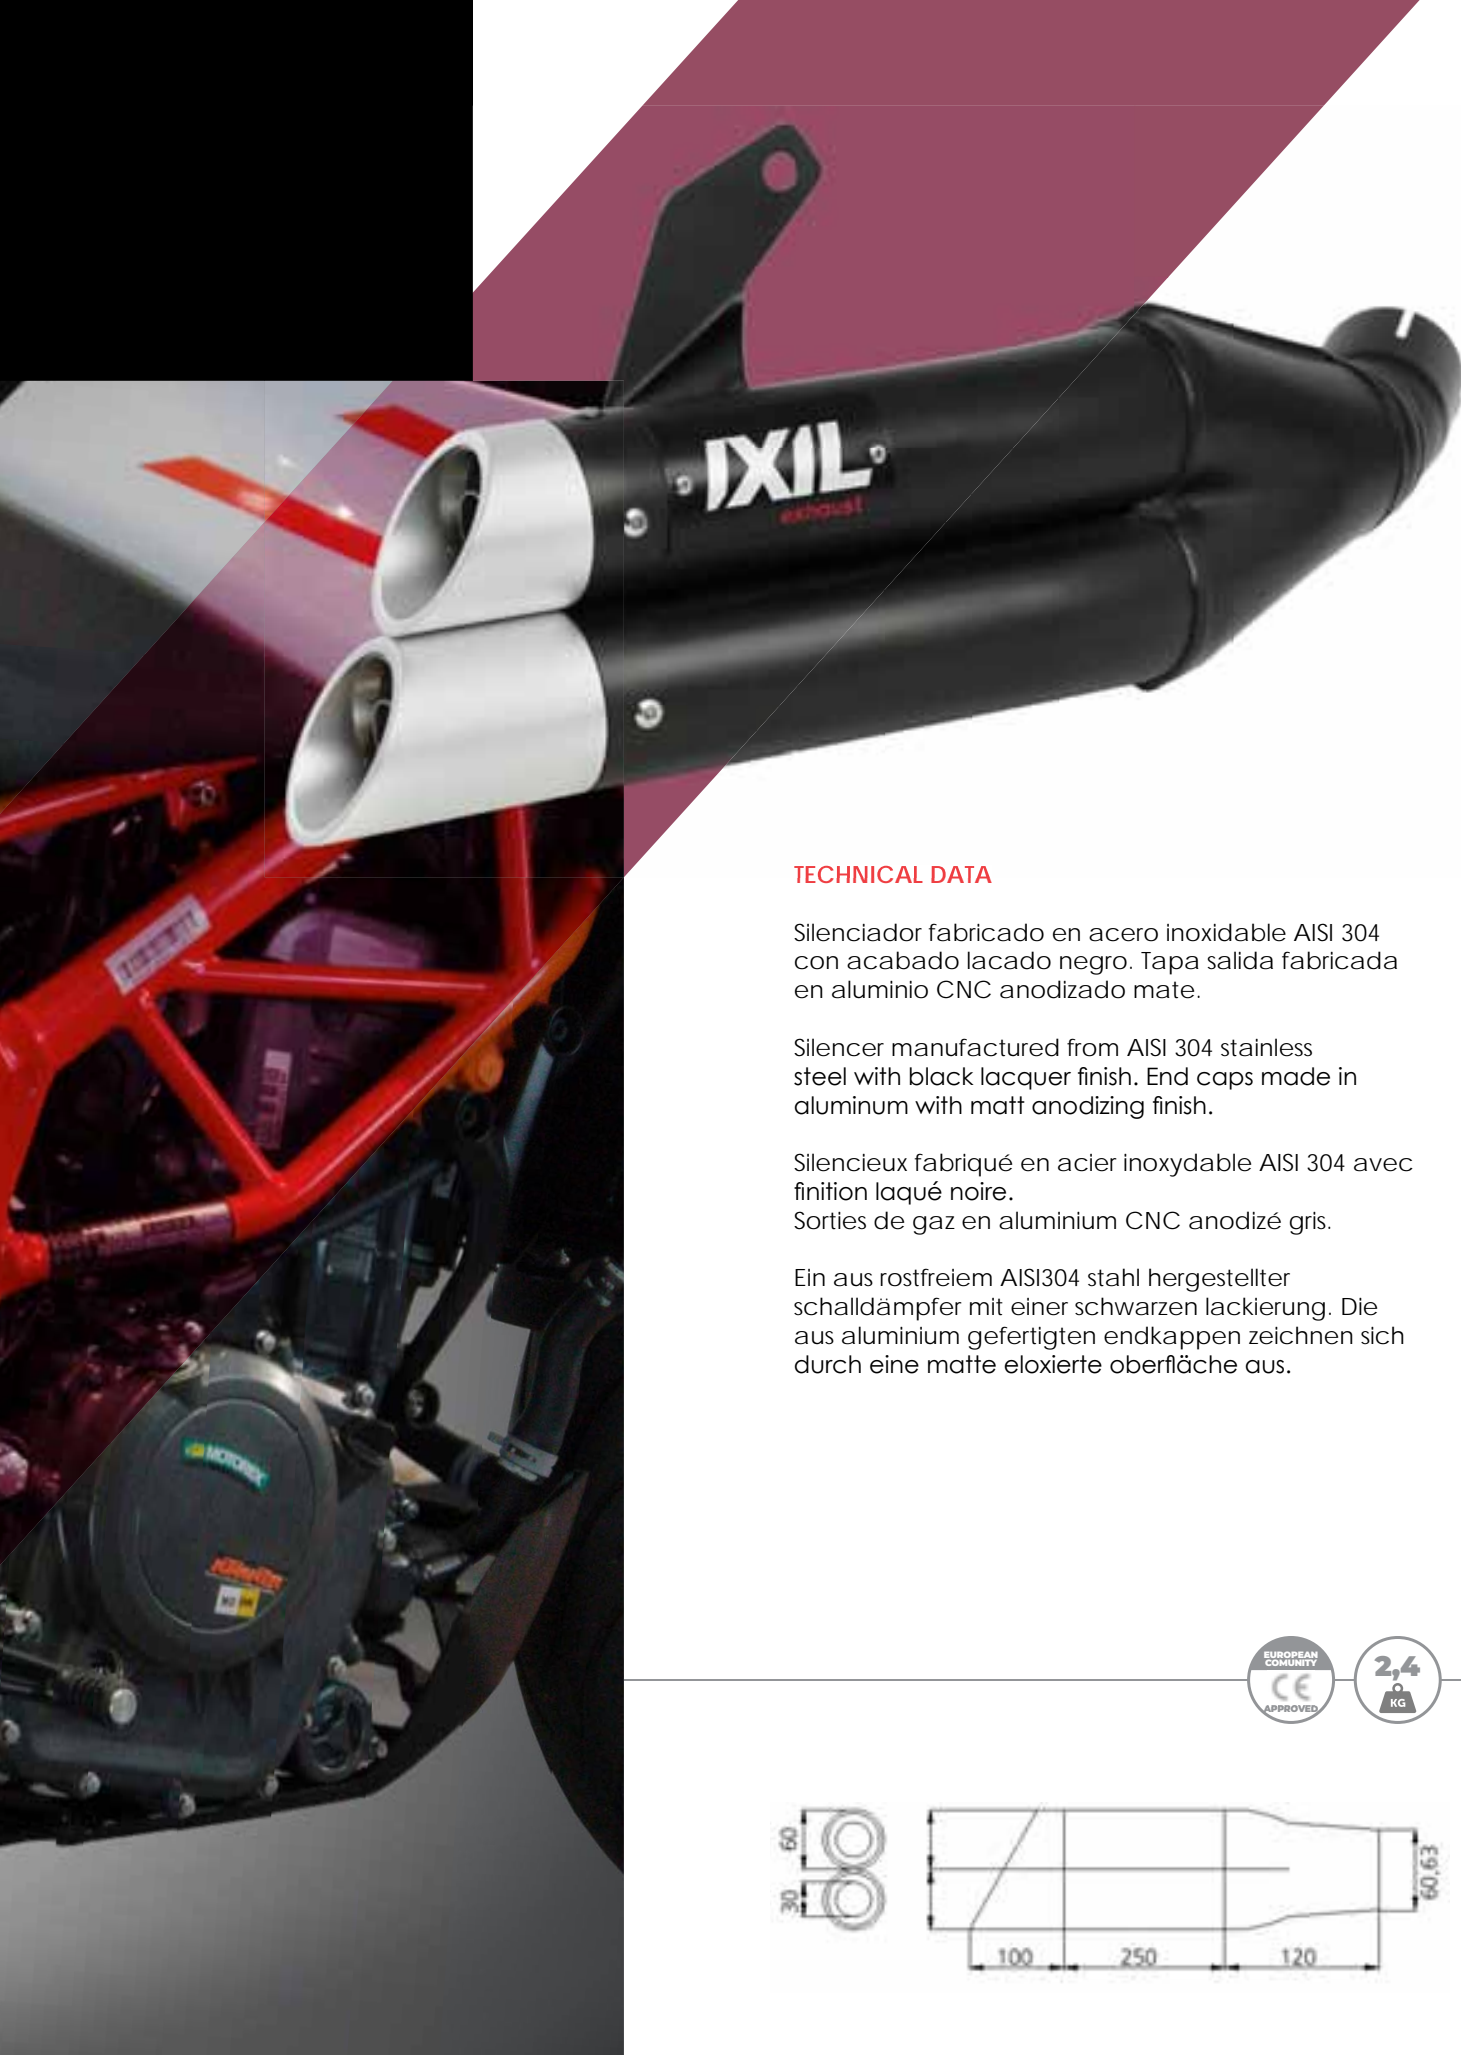

L5X - Exhaust Line

Dual Hyperlow XXL

KYMCO - AK550

VESPA - GTS 300 SUPER

YAMAHA - T-MAX DX/SX

L3XB - Exhaust Line

Dual Hyperlow Black XL

TECHNICAL DATA